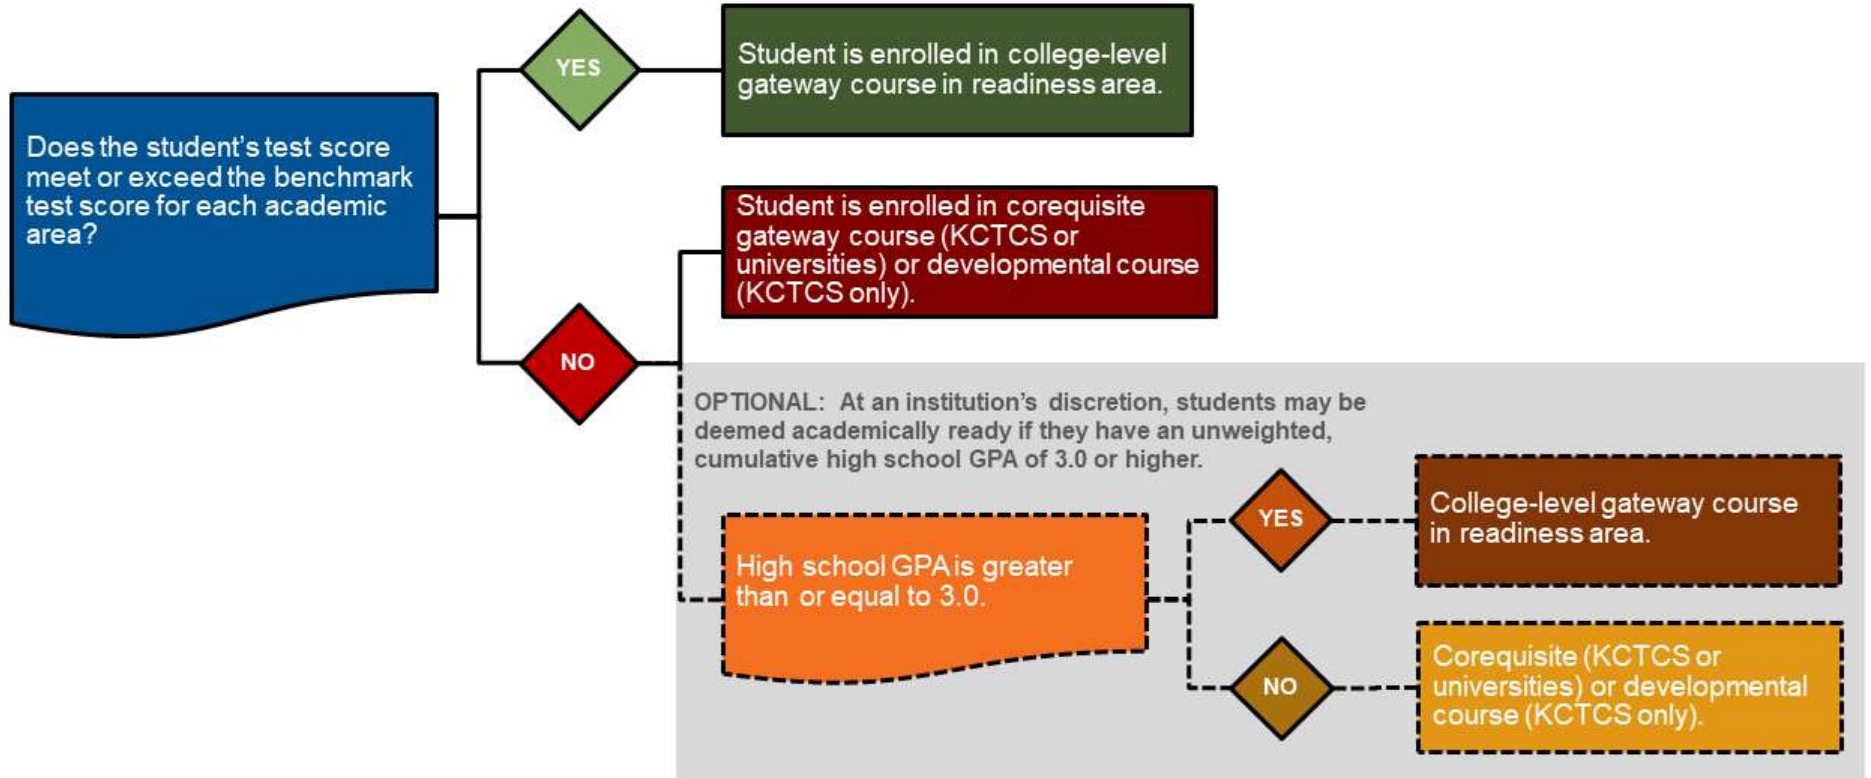

ACADEMIC READINESS INDICATORS

Fall 2022 – Spring 2025

Area	ACT	SAT	KYOTE	GED College Readiness	Accuplacer	ALEKS	EdReady Diagnostic
English (Writing)	18	490*	6	165	250		70
Reading	20	490*	20	165	250		70
Math (Quantitative Reasoning)	19	510	22	165	250	30	55
Math (College Algebra)	22	540	14	175		46	65
Math (Calculus)	27	640	15	NA		76	

*The chart was updated in March 2024 to reflect that College Board no longer provides subscores. An EBRW score of 490, based on CPE analysis, is the appropriate benchmark.