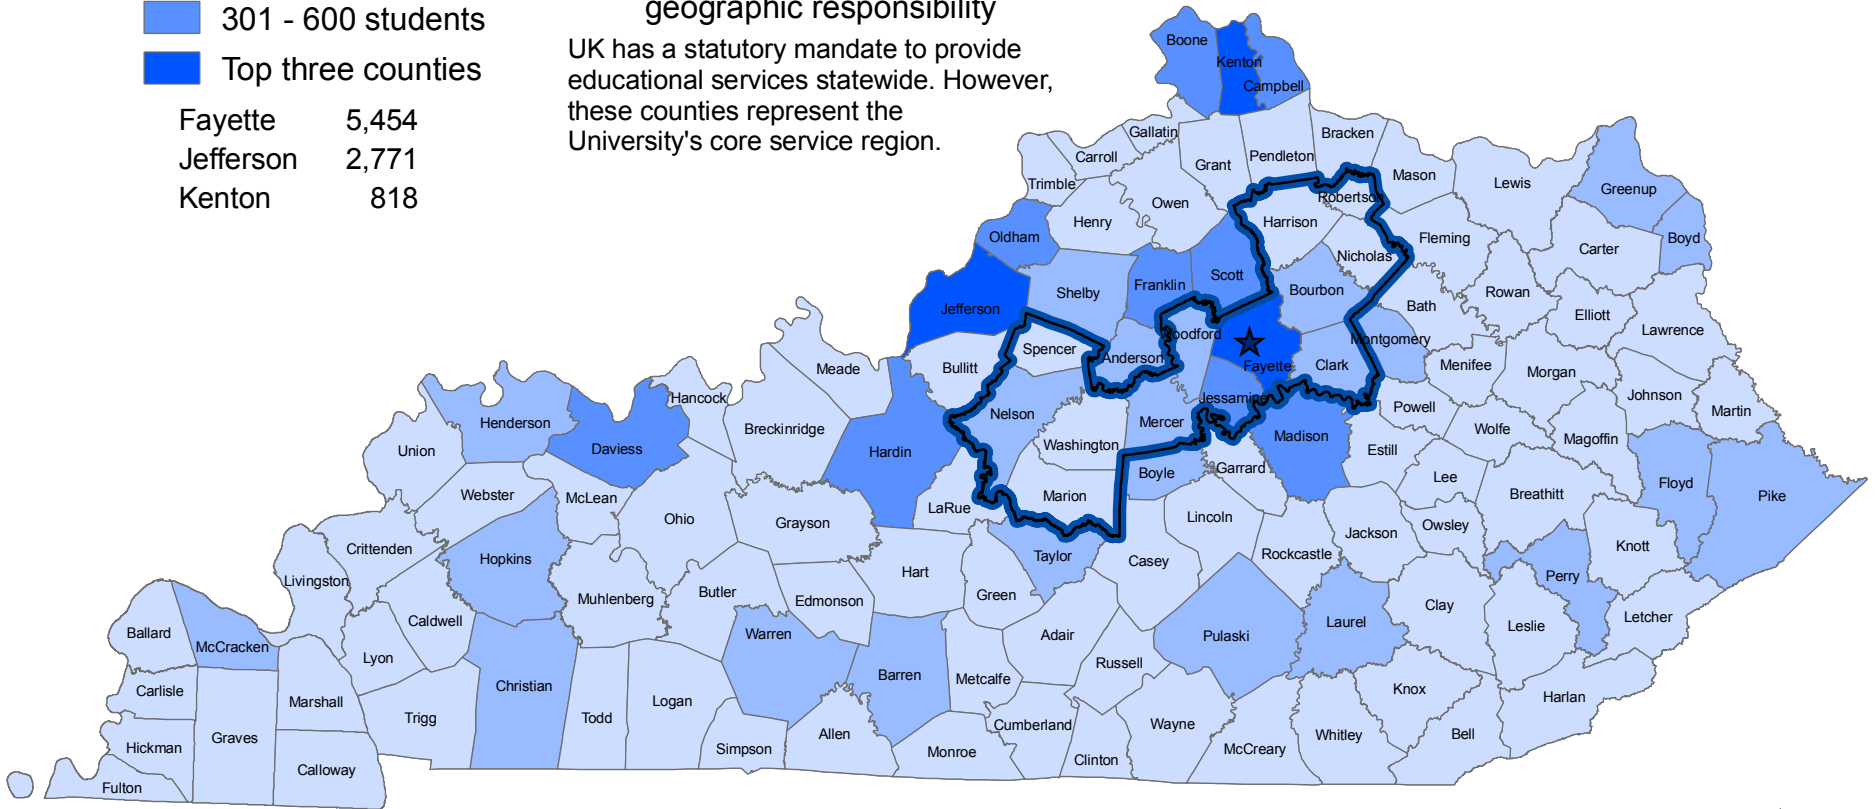

University of Kentucky

Students by County of Origin, Fall 2008

UK enrollments

- 1 - 100 students
- 101 - 300 students
- 301 - 600 students
- Top three counties

Fayette 5,454
 Jefferson 2,771
 Kenton 818

- University of Kentucky
- University of Kentucky area of geographic responsibility

UK has a statutory mandate to provide educational services statewide. However, these counties represent the University's core service region.

June 25, 2009 - mw

KENTUCKY COUNCIL ON
 POSTSECONDARY EDUCATION