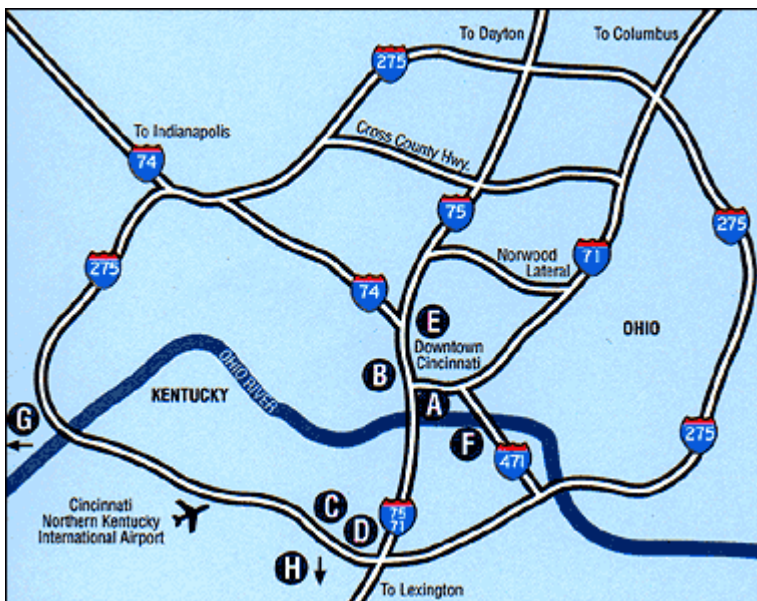

Cincinnati Airport Marriott
2395 Progress Drive, Hebron KY 41048, (800) 696-0165
<http://www.whihotels.com/ebrochures/cincinnatiairport/index.shtml>

Maps & Directions:

From Louisville: Take I-71 north, take exit 23A toward Cincinnati, take I-75 north to I-275 west, take exit 185 towards the airport, take KY 20 exit (exit 4A), merge into left-hand lane off exit, take left onto Petersburg Road. Hotel is on the right on Progress Drive.

From Lexington: Take I-75 north to I-275 west, take exit 185 towards the airport, take KY 20 exit (exit 4A), merge into left-hand lane off exit, take left onto Petersburg Road. Hotel is on the right on Progress Drive.

From Downtown Cincinnati: Take I-71/75 South to I-275 west, take exit 4A (KY-212E to KY 20), turn left onto KY 20, turn right onto Progress Drive. Hotel is on the left.

From Airport: Exit Airport. Proceed to intersection of KY 20, turn left onto KY 20, turn right onto Progress Drive. Hotel is on the left.

Area Attractions

- A. Cincinnati Reds & Bengals
- B. Museum Center at Union Terminal & Children's Museum
- C. Turfway Park
- D. Florence Mall
- E. Cincinnati Zoo
- F. Covington Landing
Northern Kentucky Convention Center
Newport Aquarium
- G. Argosy Grand Victoria
Perfect North Slopes
- H. Kentucky Speedway