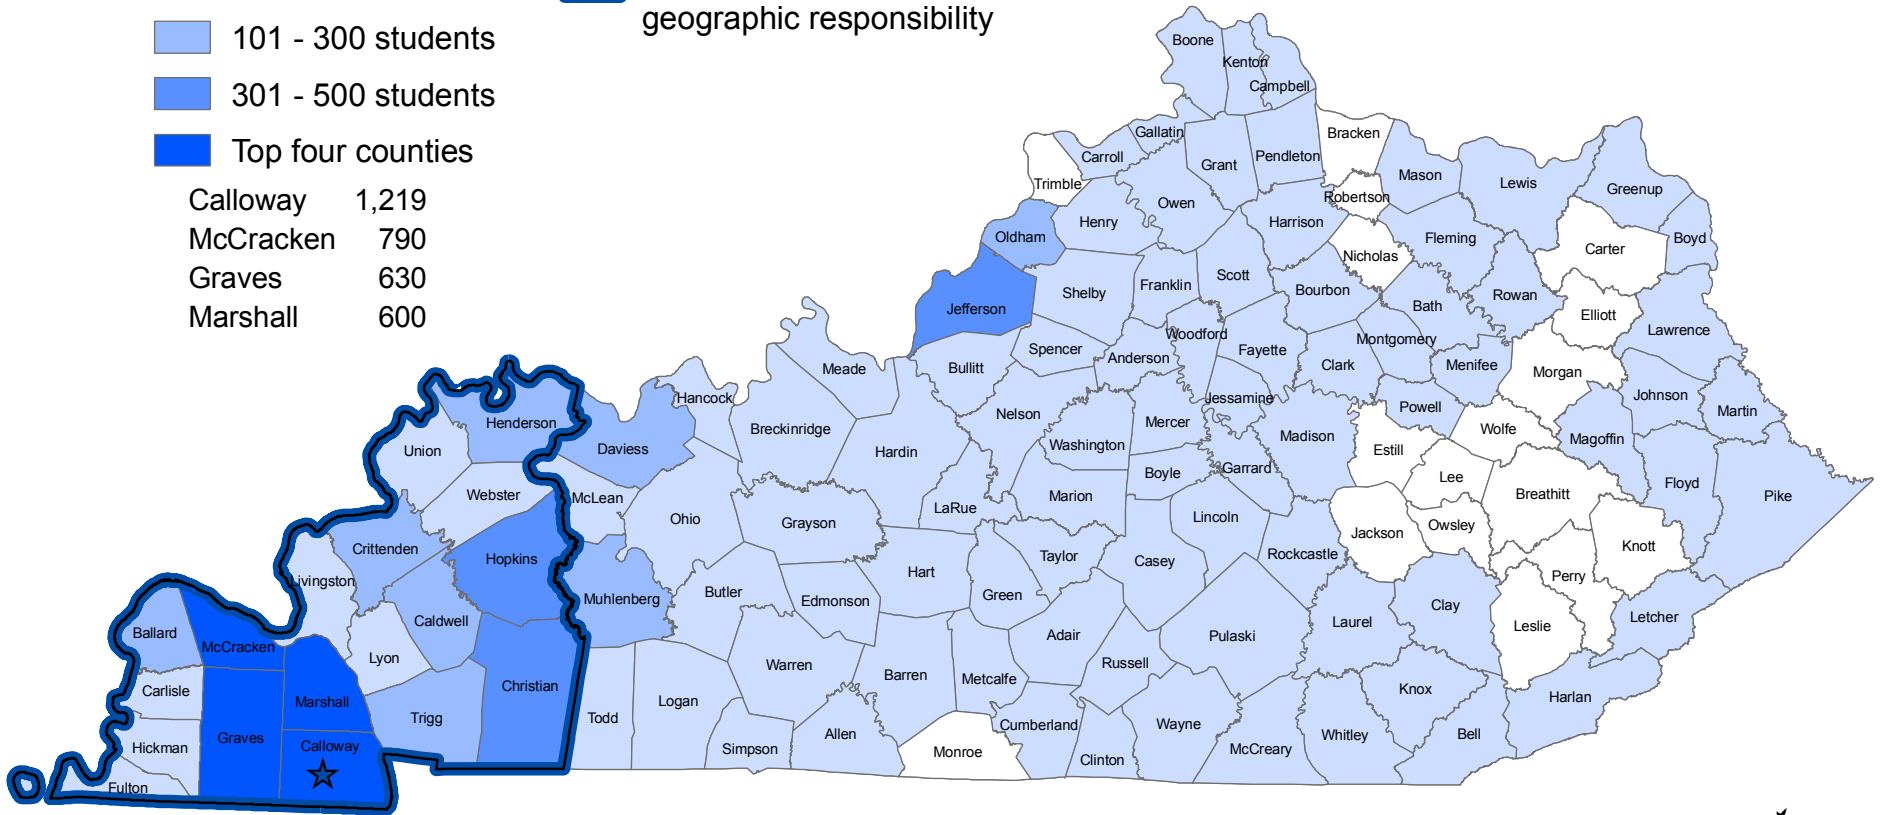

# Murray State University

## Students by County of Origin, Fall 2008

### Murray enrollments

0 students

1 - 100 students

101 - 300 students

301 - 500 students

Top four counties

Calloway 1,219

McCracken 790

Graves 630

Marshall 600

★ Murray State University

▭ Murray State University area of geographic responsibility

June 25, 2009 - mw

KENTUCKY COUNCIL ON  
POSTSECONDARY EDUCATION