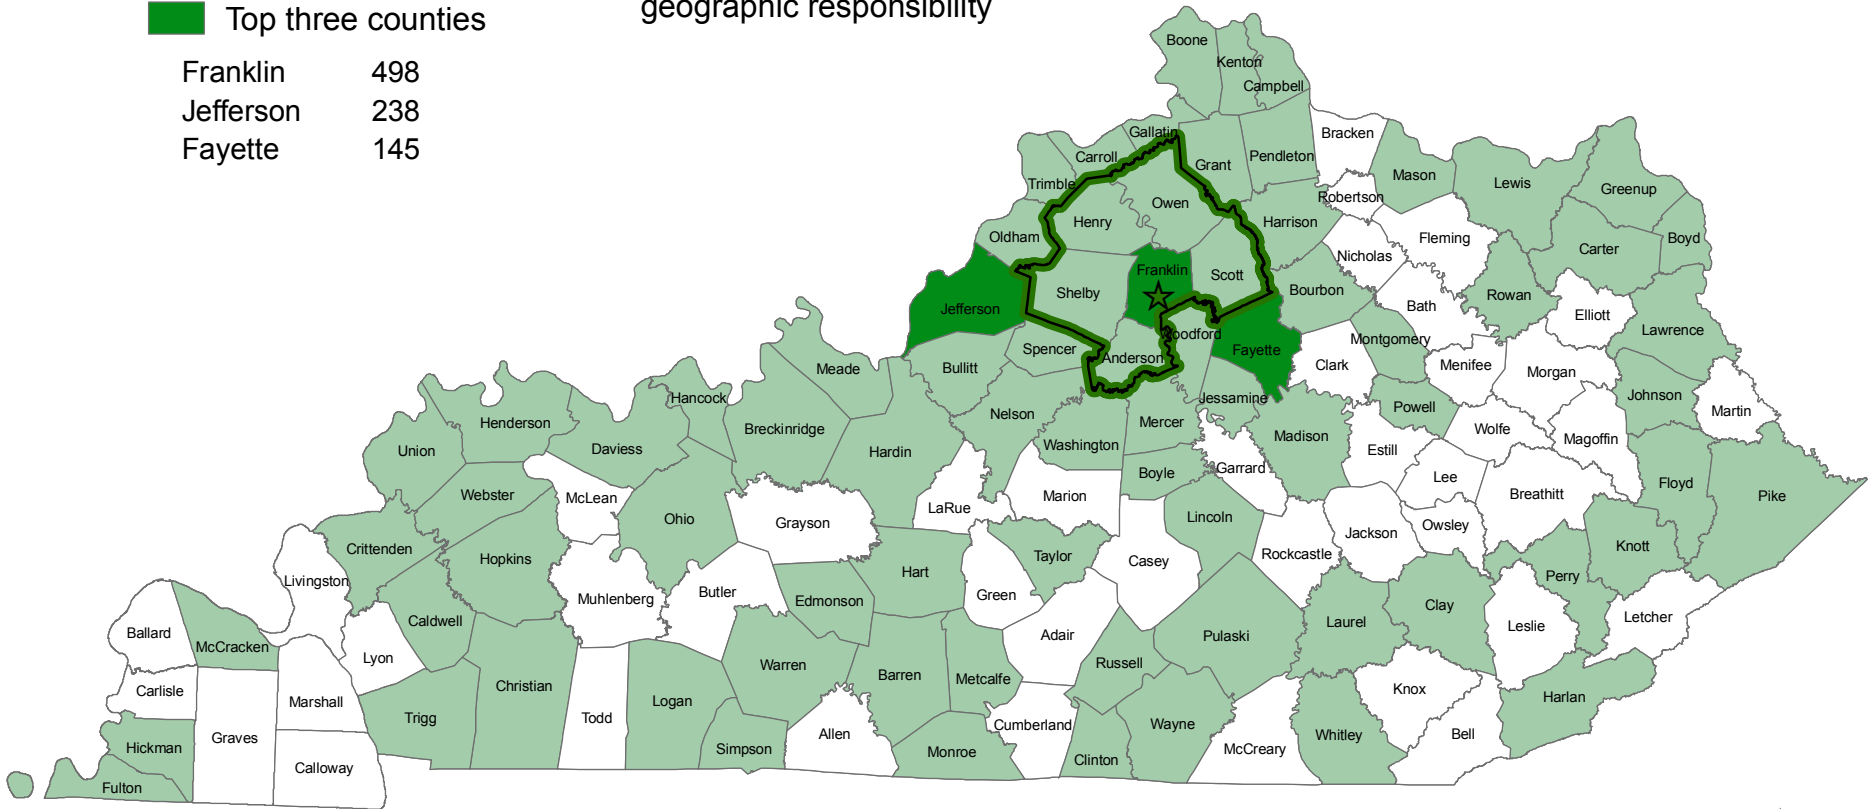

# Kentucky State University

## Students by County of Origin, Fall 2008

### KSU enrollments

- 0 students
- 1 - 100 students
- Top three counties

Franklin	498
Jefferson	238
Fayette	145

- Kentucky State University area of geographic responsibility

June 25, 2009 - mw

KENTUCKY COUNCIL ON  
POSTSECONDARY EDUCATION