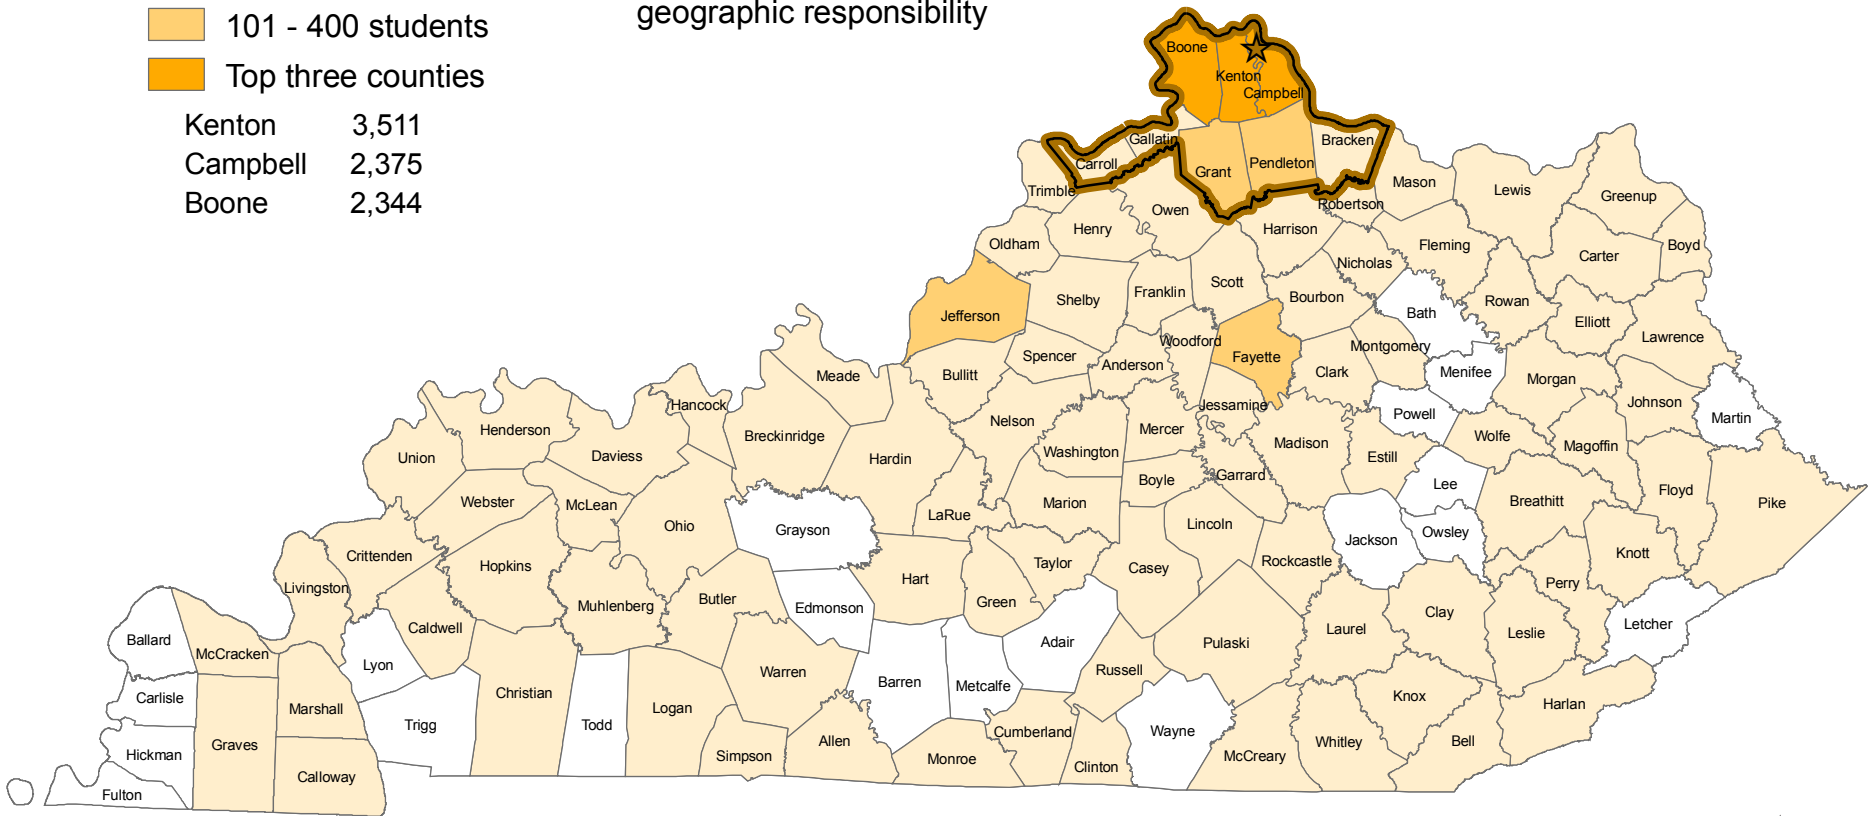

Northern Kentucky University

Students by County of Origin, Fall 2008

NKU enrollments

- 0 students
- 1 - 100 students
- 101 - 400 students
- Top three counties

Kenton	3,511
Campbell	2,375
Boone	2,344

- ★ Northern Kentucky University
- Northern Kentucky University area of geographic responsibility