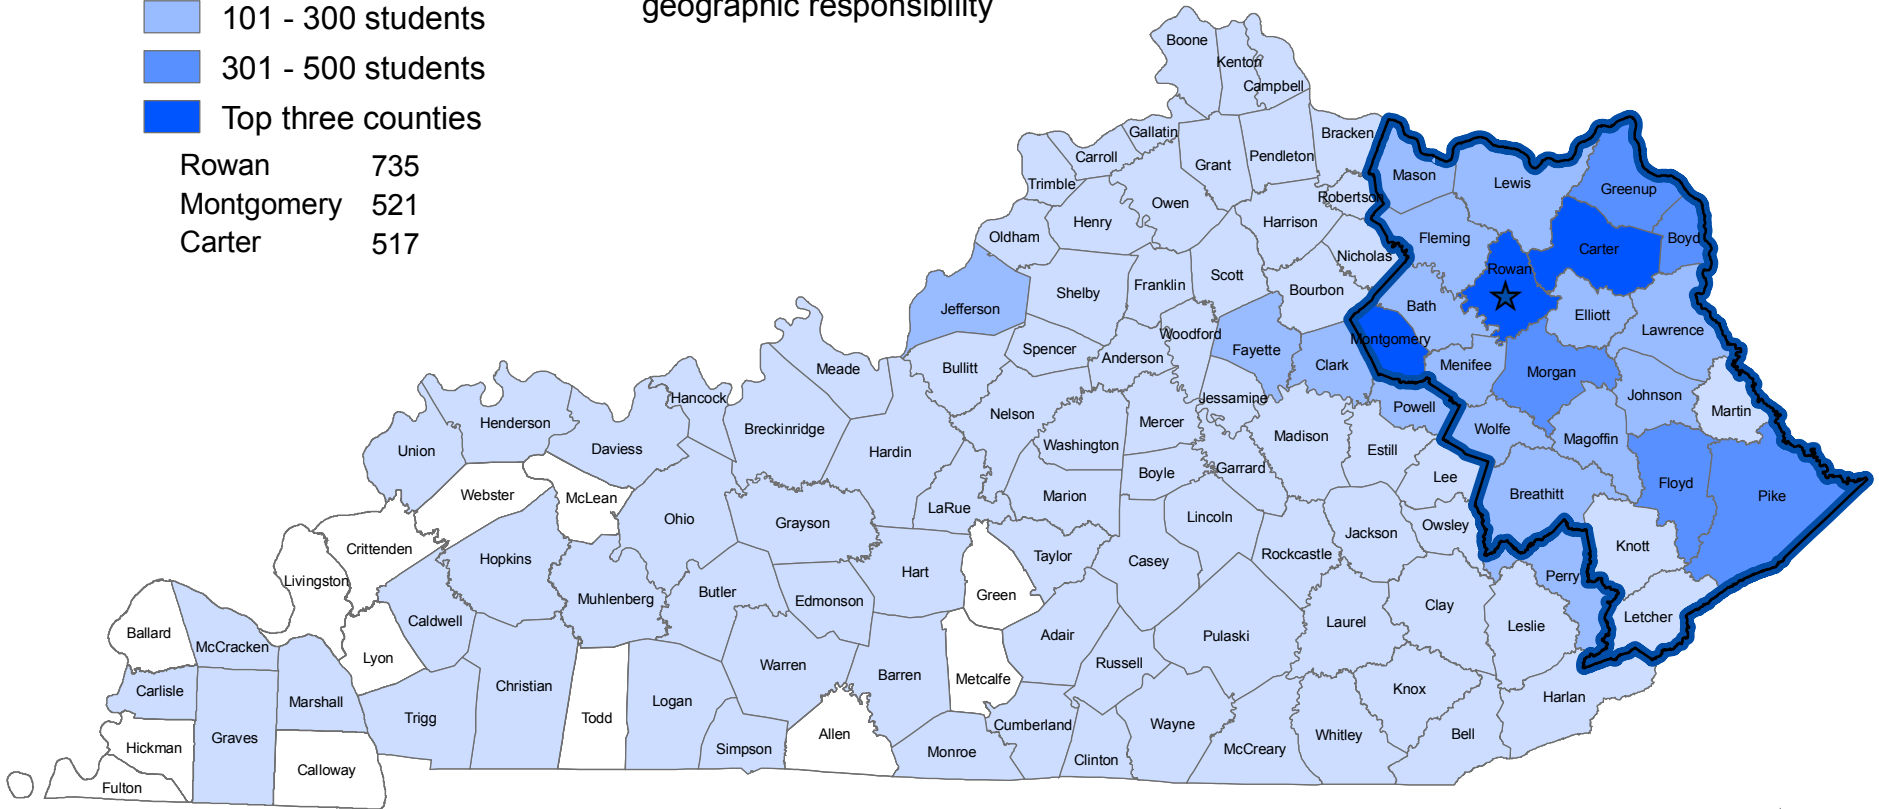

Morehead State University

Students by County of Origin, Fall 2008

Morehead enrollments

- 0 students
- 1 - 100 students
- 101 - 300 students
- 301 - 500 students
- Top three counties

Rowan 735
 Montgomery 521
 Carter 517

- Morehead State University
- Morehead State University area of geographic responsibility

June 25, 2009 - mw

KENTUCKY COUNCIL ON
 POSTSECONDARY EDUCATION