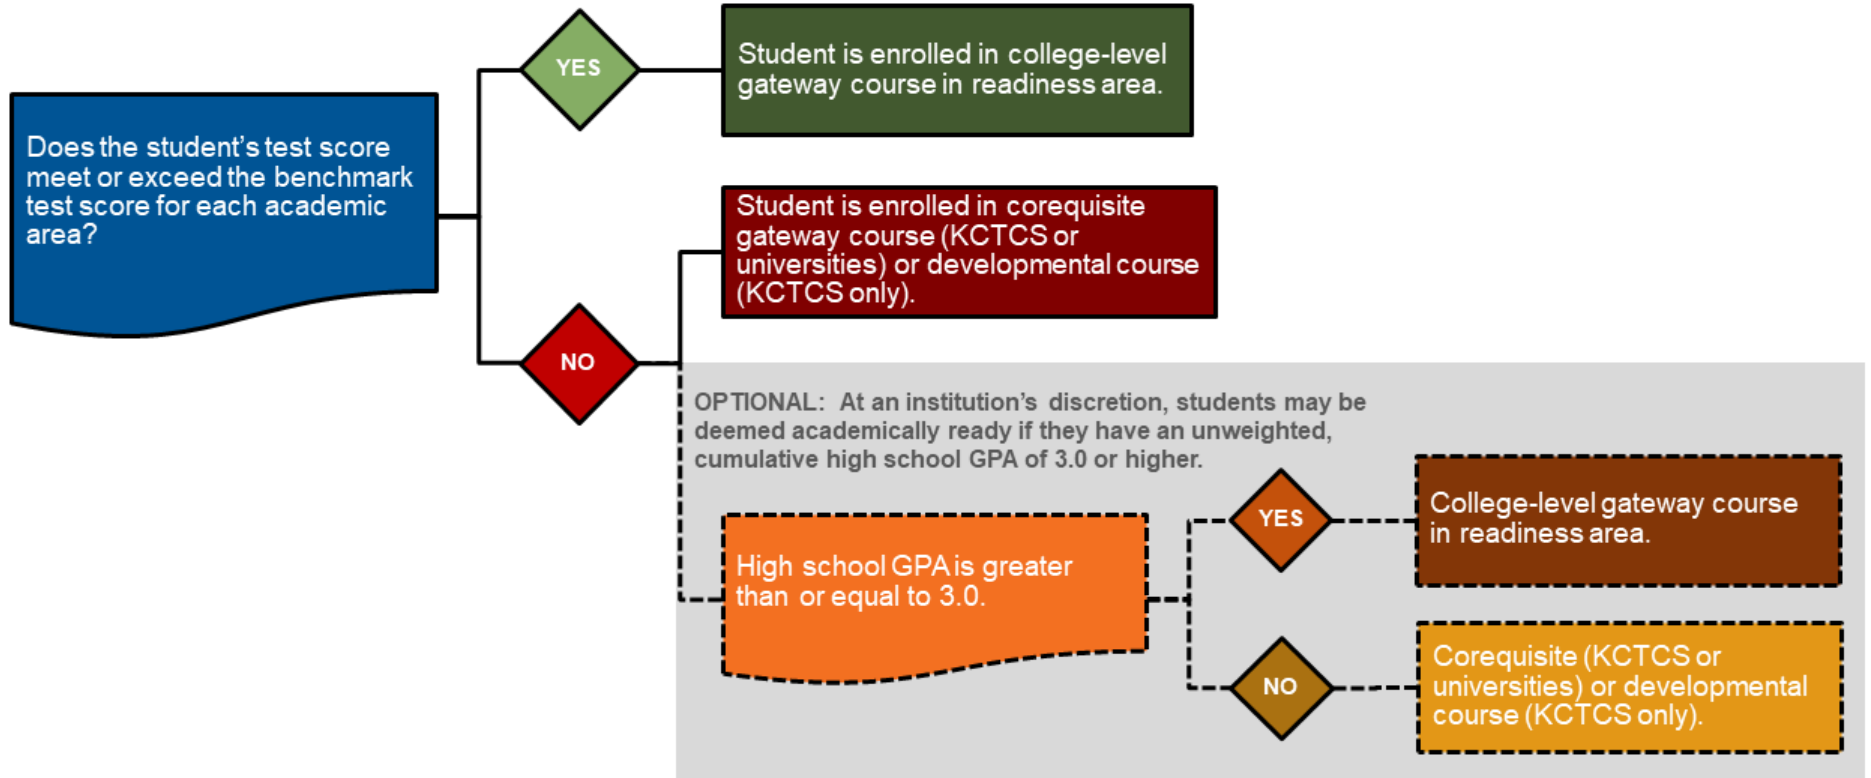

# ACADEMIC READINESS INDICATORS

Fall 2022 – Spring 2025

Area	ACT	SAT	KYOTE	GED College Readiness	Accuplacer	ALEKS	EdReady Diagnostic
English (Writing)	18	22	6	165	250		70
Reading	20	24	20	165	250		70
Math (Quantitative Reasoning)	19	510	22	165	250	30	55
Math (College Algebra)	22	540	14	175		46	65
Math (Calculus)	27	640	15	NA		76	