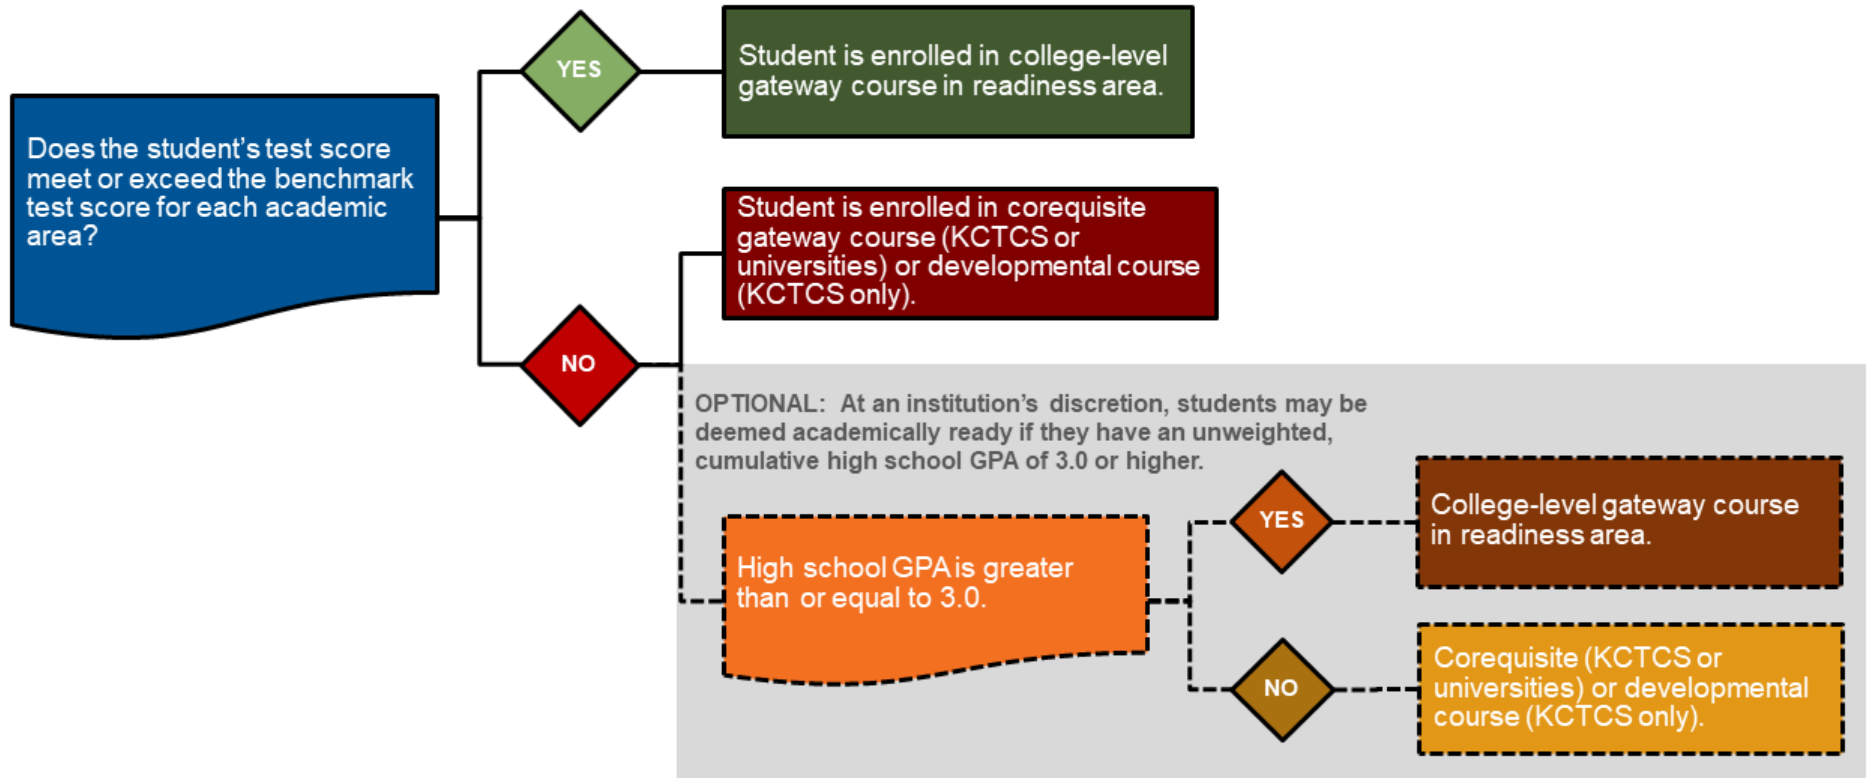

ACADEMIC READINESS INDICATORS

Fall 2025 – Spring 2027

Area	ACT	SAT	KYOTE	GED College Readiness	Accuplacer	ALEKS	EdReady Diagnostic
English (Writing)	18	490*	6	165	250		70
Reading	20	490*	20	165	250		70
Math (Quantitative Reasoning)	19	510	22	165	250	30	55
Math (College Algebra)	22	540	14	175		46	65
Math (Calculus)	27	640	15	NA		76	

*The chart was updated in March 2024 to reflect that College Board no longer provides subscores. An EBRW score of 490, based on CPE analysis, is the appropriate benchmark.